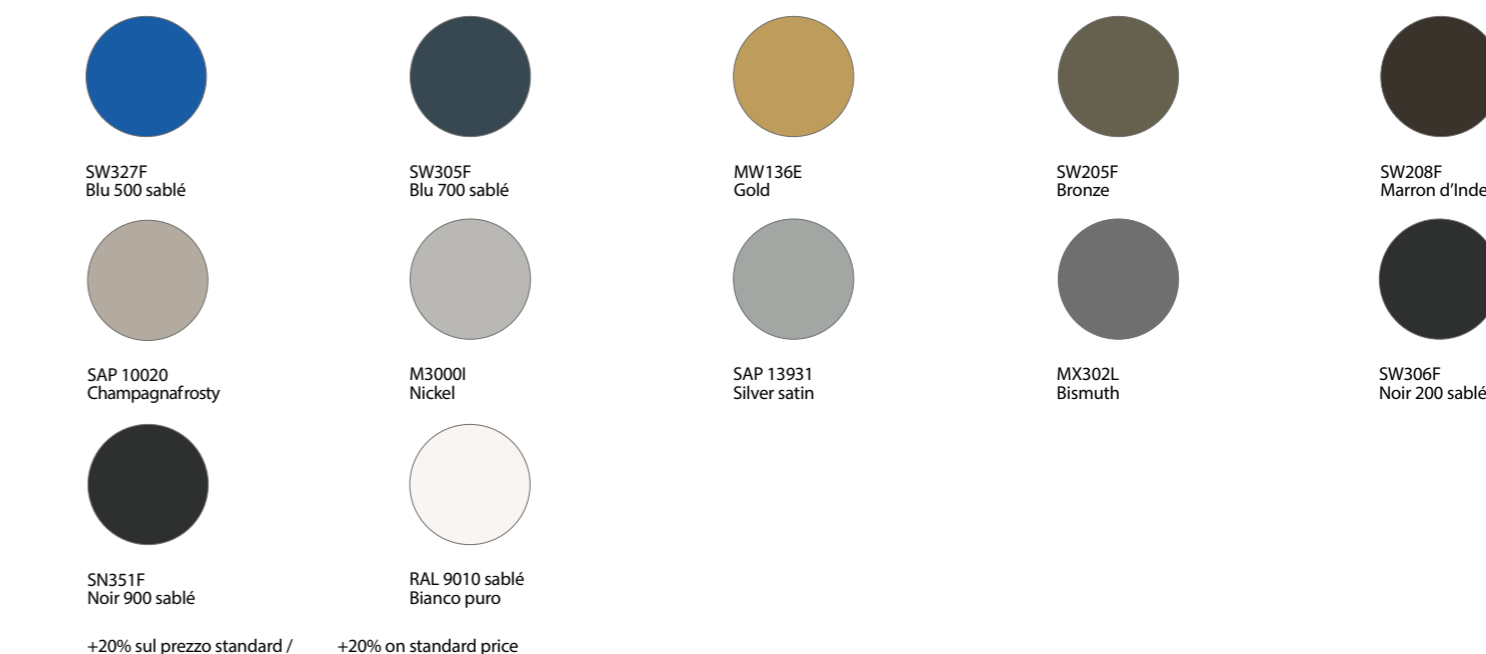

20 FINITURE E VERNICIATURE SPECIALI .

FINISHES AND SPECIAL PAINTS