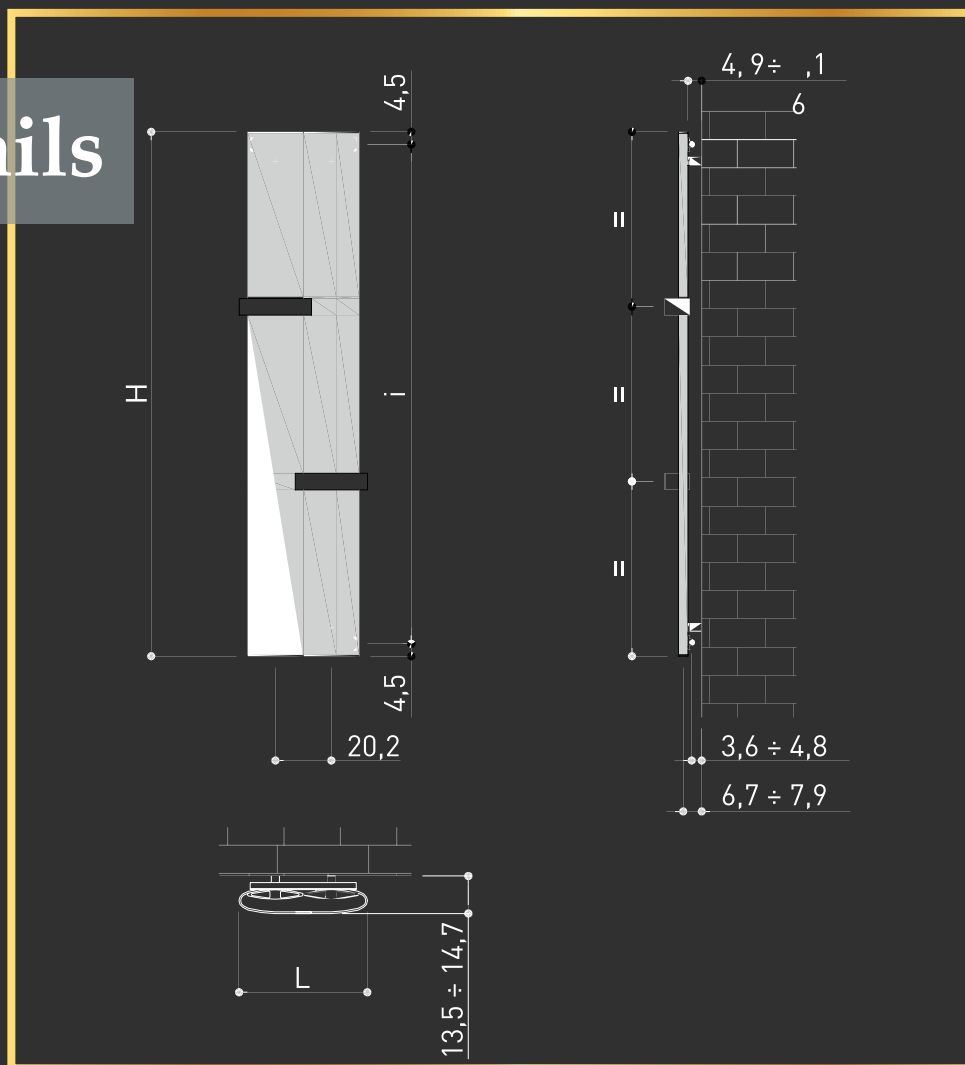

Othello Twin Slim

Othello Twin Slim

Defined shapes, but extremely fine. This radiator is the synthesis of high quality technology and aesthetics. Available in endless colors and finishes to better fit every style.

Perfect for a mid-wide bathroom.

Technical Details

code	feeding	n	H	L*	i	Qs (W)		weight empty	water content
			height	width		thermal yield			
		(mm)	(mm)	(mm)	Dt 30°C	Dt 50°C	(kg)	(lt)	
222.1189046.22		2	1890	462	1800	441	860	20,0	1,8

Max. working pressure
4 bar

Max. working temperature/
90 °C

Mounting kit included/

Hydraulic connections

EDGES

WARMING YOUR STYLISH LIVING

01271119640

www.edgessolar.com